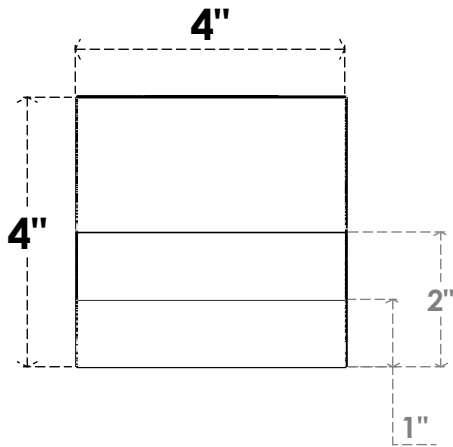

ITEM NUMBER: RFTURO040X04000X16000X004GRN00RCPR

4"W X 4"H X 16"L TIMBERTHANE ROUGH CEDAR GREENSBORO FAUX WOOD OPEN RAFTER TAIL, 4"L END, PRIMED TAN

SIDE PROFILE

ISOMETRIC

FRONT PROFILE

GENERATED DATE : 03/02/2023