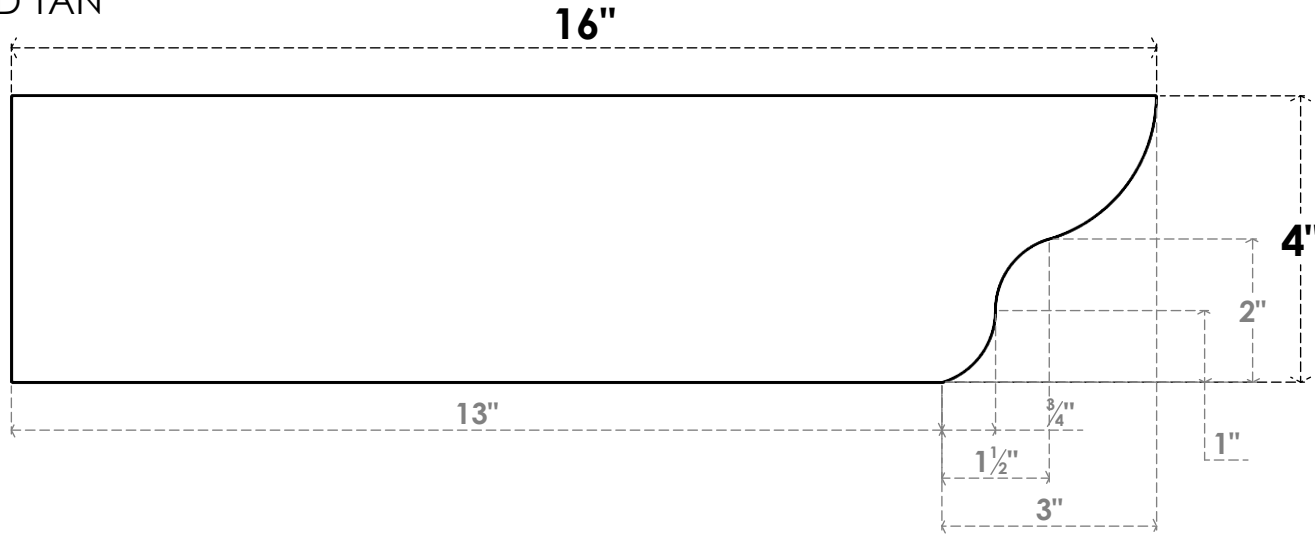

ITEM NUMBER: RFTURO040X04000X16000X004GRN00RCPR

4"W X 4"H X 16"L TIMBERTHANE ROUGH CEDAR GREENSBORO FAUX WOOD OPEN RAFTER TAIL, 4"L END, PRIMED TAN

SIDE PROFILE

ISOMETRIC

FRONT PROFILE

GENERATED DATE : 03/02/2023