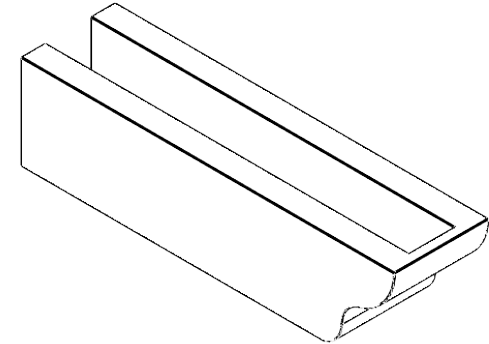

ITEM NUMBER: RFTURO040X04000X16000X004GRN00RCPR

4"W X 4"H X 16"L TIMBERTHANE ROUGH CEDAR GREENSBORO FAUX WOOD OPEN RAFTER TAIL, 4"L END, PRIMED TAN

SIDE PROFILE

ISOMETRIC

FRONT PROFILE

GENERATED DATE : 03/02/2023

EKENA MILLWORK
 2300 WEST MAIN ST.
 CLARKSVILLE, TX 75426
 TOLL FREE: 866-607-0453
 WWW.EKENAMILLWORK.COM

NOTES

1. INSTALLATION TO BE COMPLETED IN ACCORDANCE WITH MANUFACTURER'S SPECIFICATIONS.
2. DRAWING MAY NOT BE TO SCALE
3. THIS DRAWING IS INTENDED FOR DESIGN AND PLANNING PURPOSES ONLY.
4. ALL INFORMATION CONTAINED HEREIN WAS CURRENT AT THE TIME OF DEVELOPMENT BUT MUST BE REVIEWED AND APPROVED BY THE PRODUCT MANUFACTURER TO BE CONSIDERED ACCURATE.
5. TIMBERTHANE ARCHITECTURAL PRODUCTS ARE MADE FROM HIGH DENSITY URETHANE AND COME FACTORY PRIMED